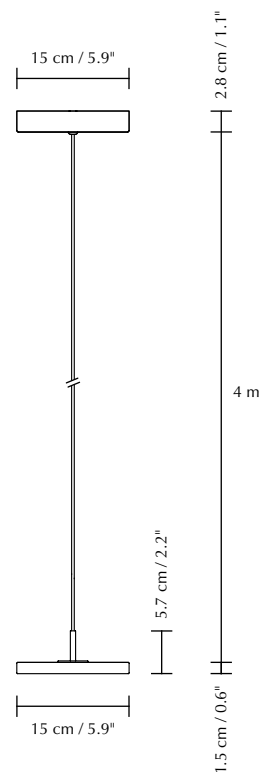

ASTERIA | MICRO

Designed by Søren Ravn Christensen

AIM FOR THE STARS WITH ASTERIA MICRO

Born at the crossroads of design, technology and craftsmanship, this lamp incorporates built-in LED lights into a sleek, minimalist shape, echoing a design from the future and for the future. Asteria micro is ideal above the kitchen counter or the dining table and goes well in pairs of two.

For the smaller corners of the home that needs a little extra lighting, hang Asteria micro in a cluster of three using the Asteria micro Cluster canopy. For a cluster look simply replace the included canopies with the new Asteria micro Cluster canopy. Either way it will light up your home in the most elegant manner.

Find more info on our website umage.com

* For recommended external dimmers, go to umage.presscloud.com

UMAGE