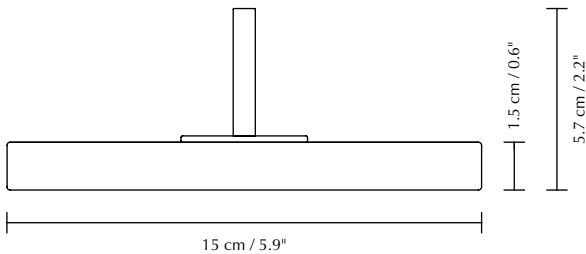

ASTERIA | MICRO

Designed by Søren Ravn Christensen

Pendant lamp

DIMENSIONS

Ø: 15 cm / 5.9"
H: 1.5 cm (5.7 cm) / 0.6" (2.2")

MATERIAL

Steel, aluminium and acrylic
Incl. 4 m black cord and metal canopy

WARRANTY

10-year warranty against manufacturer defects

WEIGHT

800 g / 1.8 lb

WEIGHT INCL. PACKAGING

1.2 kg / 2.6 lb

LIGHT SOURCE

EU: 9W LED panel built-in. 3000 K - 450 lumen
CRI: 85. 25000 H. Dimmable with external dimmer*

PACKAGING DIMENSIONS (L x W x H)

17.2 x 33.4 x 4.7 cm / 6.8 x 13.1 x 1.9"

ASSEMBLY TIME

10 min

MEDIA KIT

Photos and press material
Download at umage.presscloud.com

ORDERING INFORMATION

Micro pearl white	EU/UK/APAC #2512 / US N/A
Micro anthracite grey	EU/UK/APAC #2513 / US N/A
Micro forest green	EU/UK/APAC #2514 / US N/A
Micro petrol blue	EU/UK/APAC #2515 / US N/A
Micro ruby red	EU/UK/APAC #2516 / US N/A
Micro saffron yellow	EU/UK/APAC #2517 / US N/A
Micro black	EU/UK/APAC #2518 / US N/A
Micro nuance mist	EU/UK/APAC #2519 / US N/A
Micro nuance olive	EU/UK/APAC #2520 / US N/A
Micro nuance rose	EU/UK/APAC #2521 / US N/A
Micro nuance orange	EU/UK/APAC #2522 / US N/A